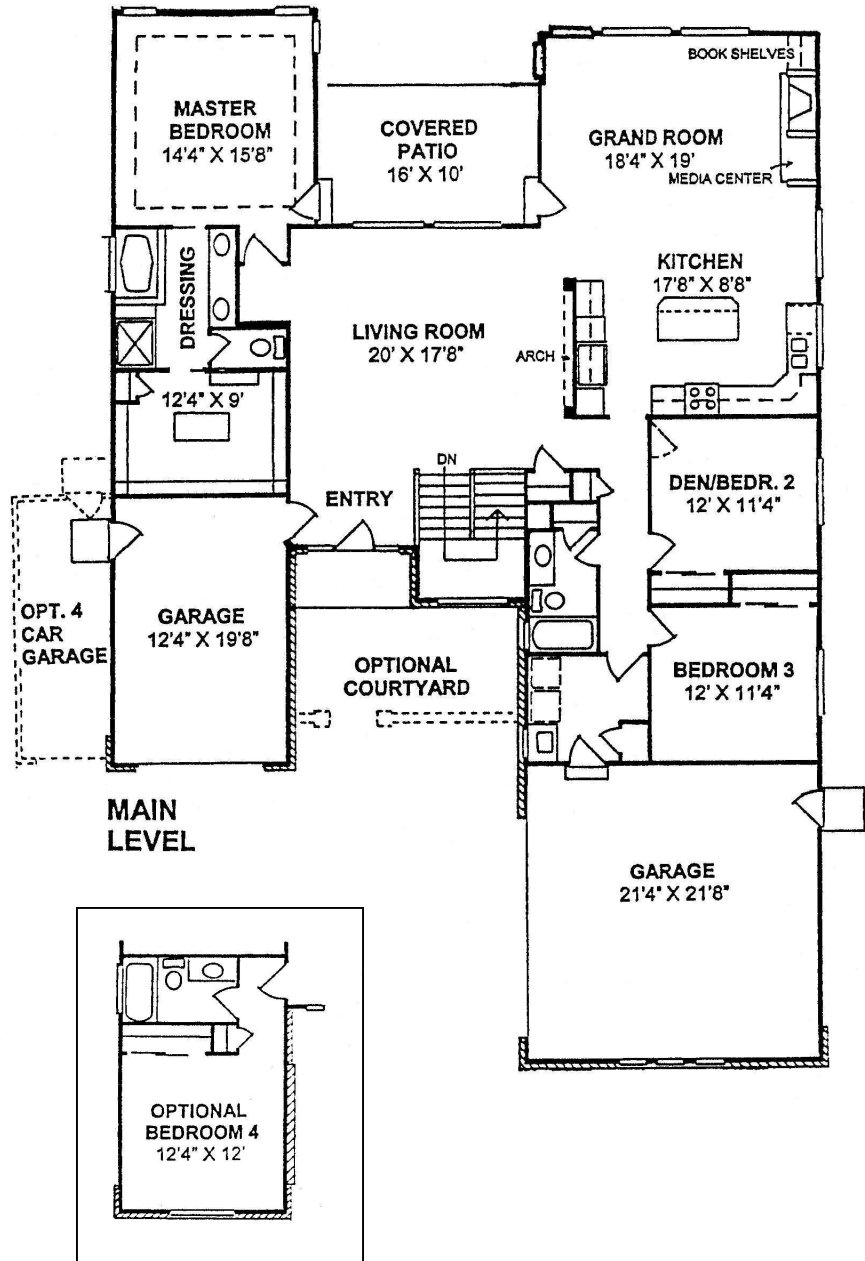

KEM HOMES

Pride in Quality
~Since 1974~

www.KEMhomes.com

THE BALDWIN FLOOR PLAN

Square Footage:

Main Level: 2115 sq. ft.

Basement Level: 1548 sq. ft.

Room sizes are approximate.
Plans and prices subject to change.

Marketed By:

RESIDENTIAL BROKERAGE

Vicki Krug
(970) 223-6500

Financing Available:

WELLS
FARGO

HOME
MORTGAGE

Sue Gross
(970) 377-4828